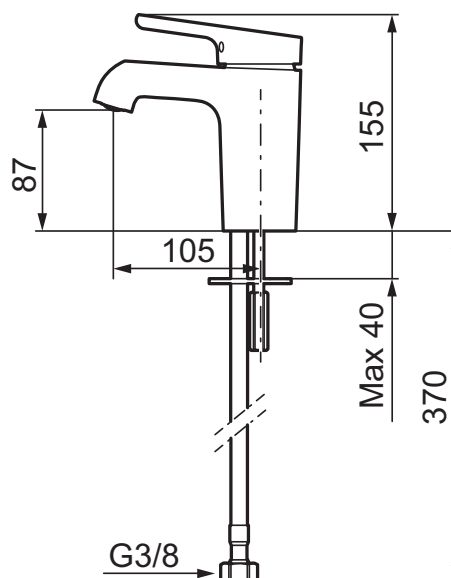

Mora One

mora

ANNO 1927

Mora One is an elegant and strict series of mixers expressing usability, beauty and durability. Mora One is inspired by the 90-year old history of Mora Armatur, but is designed for a modern home. An inspiration to Thomas Sandell, architect and designer, when developing the Mora One was the classical outdoor water pump. Mora One has the same conical body and sharp transitions to the flat surfaces as an old water pump. Mora One has an advanced and reliable technique. The mixers are contributing to a more sustainable environment by saving as much water and energy as possible without compromising on comfort.

- ESS (energy saving system)
- Ceramic cartridge with soft closing function
- Adjustable flow control and temperature limiter
- Eco (energy and water saving constant flow aerator, 5 l/min at 200–600 kPa)
- Soft PEX[®] hoses with 3/8" connecting nut (stainless steel braided)
- Hole diameter Ø34-37 mm

EcoSafe

ESS

Mora Eco

Soft Closing

Description
Chrome

MA nr
26 30 01.CA

EAN kod
7391887242403